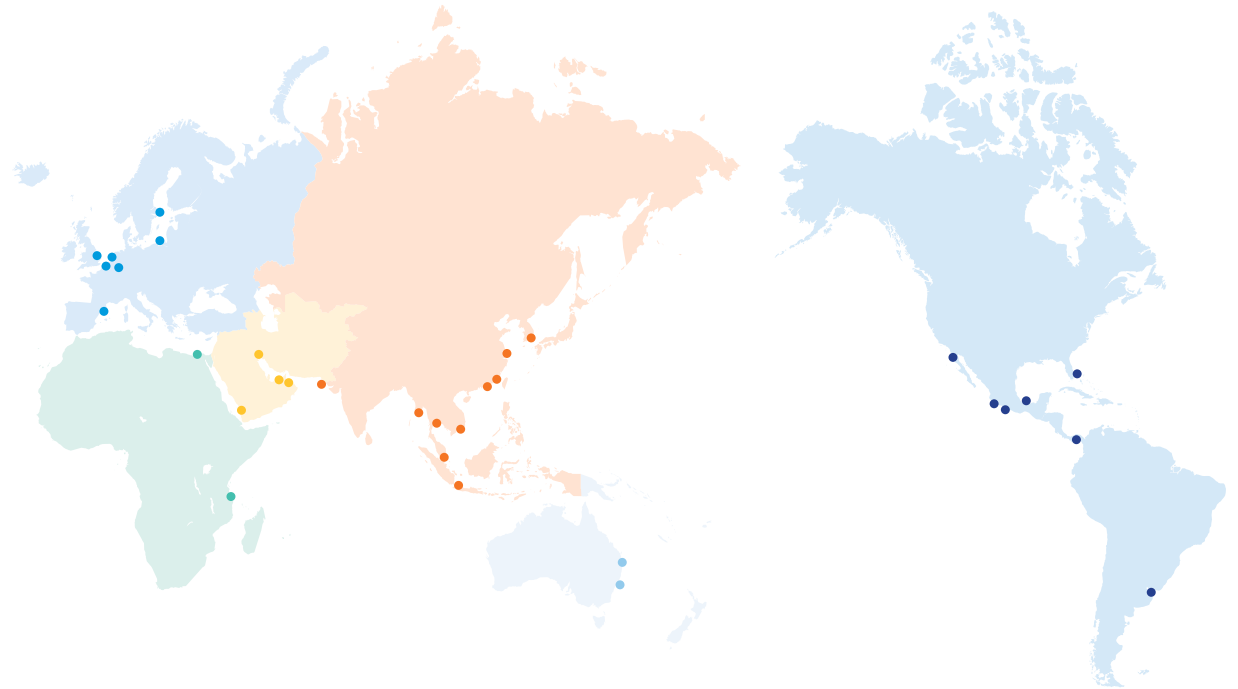

# THE WORLD OF HUTCHISON PORTS

52 PORTS IN 26 COUNTRIES

## EUROPE

### BELGIUM

Willebroek

### GERMANY

Duisburg